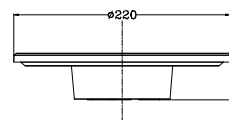

TECHNICAL DATA

TYPE

Professional LED for Exterior Lighting.

PRO	CRI ≥ 80	
IP65		L°
220-240V 50/60Hz		15,000h L70

DIMENSION DRAW

Model:	Circle M
Format:	Round
Location:	Exterior / Interior
Wattage:	15W
Materials:	Plastic
Led Color:	3CCT: 3000K / 4000K / 6500K
Product Dimension:	D220
IP Code:	65
Fixation:	Wall
CRI :	80
Lumen Output:	1350LM
Frequency:	50/60 Hz
Beam Angle:	L°